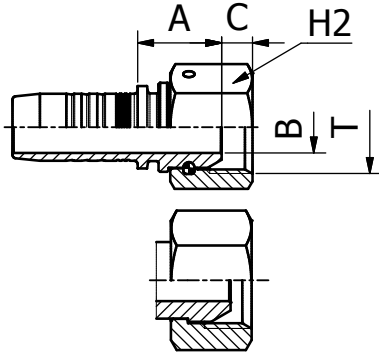

BS STANDARD CONNECTIONS

M20512/M20513

**BSP FEMALE 60° CONE
BS5200 / ISO 12151-6**

| PART. REF. | HOSE BORE | | | Thread | DIMENSIONS mm | | | |
|--------------|-----------|------|-------|-----------|---------------|------|------|------|
| | DN | Dash | inch | | T | B | A | C |
| M20512-03-02 | 5 | - 3 | 3/16" | 1/8" - 28 | 3.0 | 16.0 | 4.4 | 14.0 |
| M20512-04-02 | 6 | - 4 | 1/4" | 1/8" - 28 | 3.1 | 16.5 | 4.4 | 14.0 |
| M20512-05-04 | 8 | - 5 | 5/16" | 1/4" - 19 | 4.1 | 17.5 | 4.2 | 19.0 |
| M20512-06-04 | 10 | - 6 | 3/8" | 1/4" - 19 | 4.1 | 18.0 | 4.2 | 19.0 |
| M20512-08-06 | 12 | - 8 | 1/2" | 3/8" - 19 | 7.1 | 21.0 | 6.0 | 22.0 |
| M20512-08-10 | 12 | - 8 | 1/2" | 5/8" - 14 | 12.1 | 22.0 | 10.2 | 28.0 |
| M20512-08-12 | 12 | - 8 | 1/2" | 3/4" - 14 | 15.0 | 24.5 | 9.0 | 32.0 |
| M20512-10-08 | 16 | - 10 | 5/8" | 1/2" - 14 | 9.8 | 24.0 | 6.5 | 27.0 |
| M20512-10-10 | 16 | - 10 | 5/8" | 5/8" - 14 | 12.5 | 21.5 | 10.2 | 28.0 |
| M20512-10-12 | 16 | - 10 | 5/8" | 3/4" - 14 | 15.0 | 23.0 | 9.0 | 32.0 |
| M20512-12-08 | 19 | - 12 | 3/4" | 1/2" - 14 | 9.8 | 25.0 | 6.5 | 27.0 |
| M20512-12-12 | 19 | - 12 | 3/4" | 3/4" - 14 | 15.0 | 24.5 | 9.0 | 32.0 |
| M20512-12-16 | 19 | - 12 | 3/4" | 1" - 11 | 19.8 | 26.0 | 10.5 | 38.0 |
| M20512-16-12 | 25 | - 16 | 1" | 3/4" - 14 | 15.0 | 25.5 | 9.0 | 32.0 |
| M20512-16-16 | 25 | - 16 | 1" | 1" - 11 | 19.8 | 27.5 | 10.5 | 38.0 |
| M20513-03-04 | 5 | - 3 | 3/16" | 1/4" - 19 | 4.0 | 16.5 | 5.4 | 19.0 |
| M20513-04-04 | 6 | - 4 | 1/4" | 1/4" - 19 | 4.0 | 17.0 | 5.4 | 19.0 |
| M20513-04-06 | 6 | - 4 | 1/4" | 3/8" - 19 | 7.0 | 19.0 | 6.0 | 22.0 |
| M20513-04-08 | 6 | - 4 | 1/4" | 1/2" - 14 | 9.5 | 19.5 | 6.3 | 27.0 |
| M20513-05-06 | 8 | - 5 | 5/16" | 3/8" - 19 | 7.0 | 19.0 | 6.0 | 22.0 |
| M20513-05-08 | 8 | - 5 | 5/16" | 1/2" - 14 | 9.3 | 20.5 | 6.3 | 27.0 |
| M20513-06-06 | 10 | - 6 | 3/8" | 3/8" - 19 | 7.0 | 19.5 | 6.0 | 22.0 |
| M20513-06-08 | 10 | - 6 | 3/8" | 1/2" - 14 | 9.3 | 20.0 | 6.3 | 27.0 |
| M20513-08-08 | 12 | - 8 | 1/2" | 1/2" - 14 | 9.3 | 20.5 | 6.3 | 27.0 |