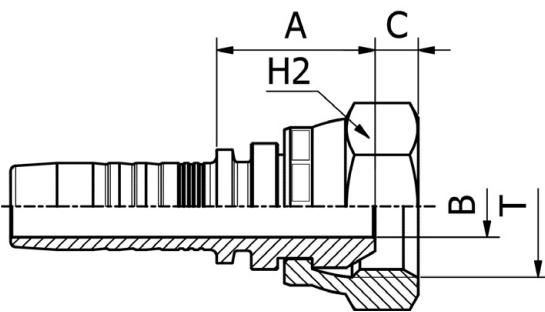

M20511KR

**BSP FEMALE 60° CONE
BS5200 / ISO 12151-6**

PART. REF.	HOSE BORE			Thread	DIMENSIONS mm				
	DN	Dash	inch		T	B	A	C	H2
M20511-04-04KR	6	- 4	1/4"	1/4" - 19	4.0	20.0	5.2	19.0	
M20511-06-06KR	10	- 6	3/8"	3/8" - 19	7.0	22.0	6.0	22.0	
M20511-08-08KR	12	- 8	1/2"	1/2" - 14	9.3	24.0	6.5	27.0